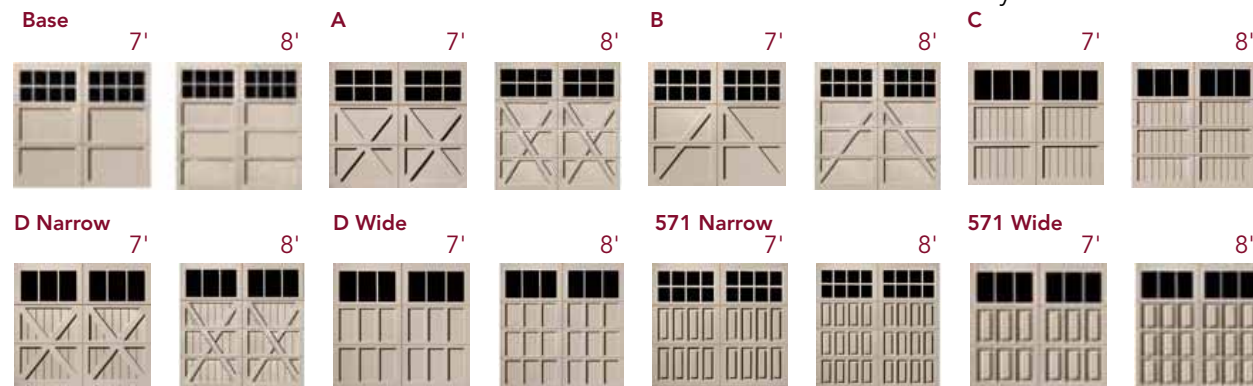

### 580 Pattern Styles (shown with optional glass top section)

For panel configurations and sizes other than shown, talk to your local Overhead Door Ribbon Distributor.

The Genuine. The Original.

# 570 Series

Be the envy of your neighborhood with the classic good looks and enduring style of Signature™ Carriage Collection doors.

Signature™ Carriage Collection doors are naturally beautiful and expertly handcrafted, offering simple charm and unparalleled allure to any home.

## 570 Pattern Styles (shown with optional glass top section)

For panel configurations and sizes other than shown, talk to your local Overhead Door Ribbon Distributor.