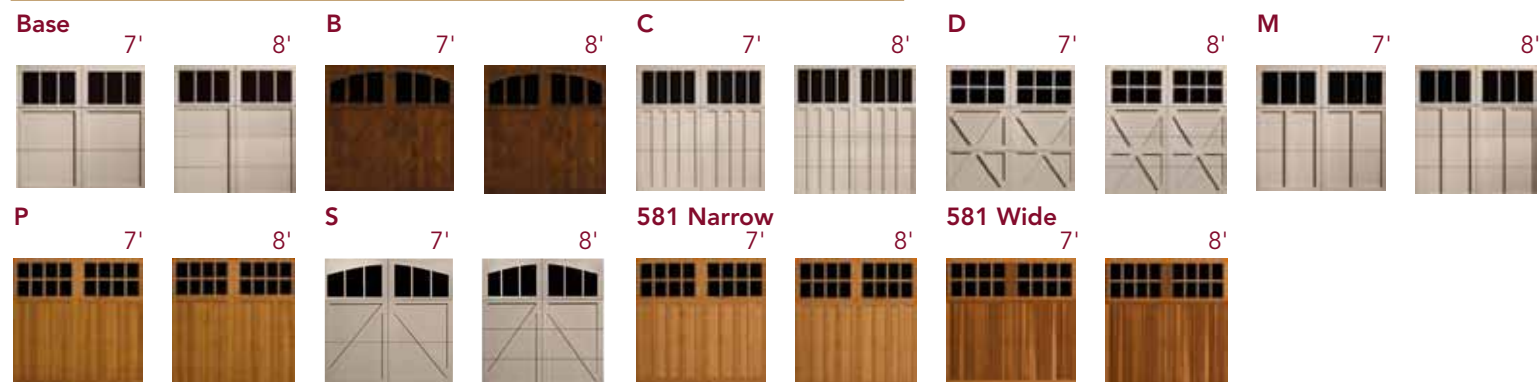

580 Pattern Styles (shown with optional glass top section)

For panel configurations and sizes other than shown, talk to your local Overhead Door Ribbon Distributor.